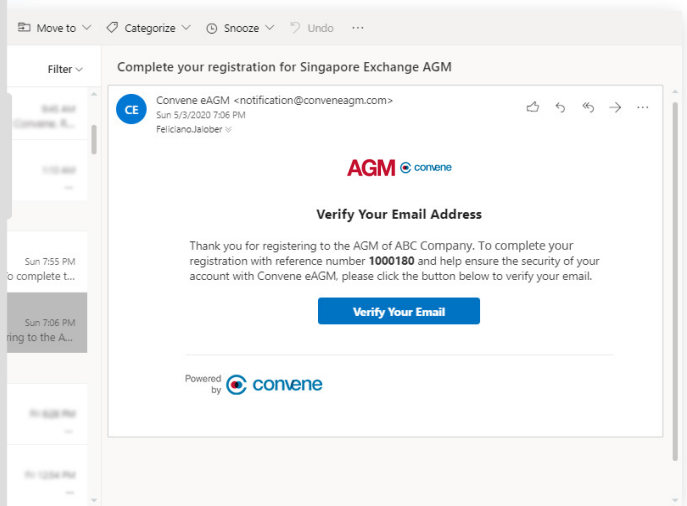

Verify your Email

To complete your registration, you will need to verify your email address.

1. Check your email inbox.
2. Open the email from AGM@Convене.
3. Select **Verify Your Email**.
4. You will be redirected to a new page to create your password.