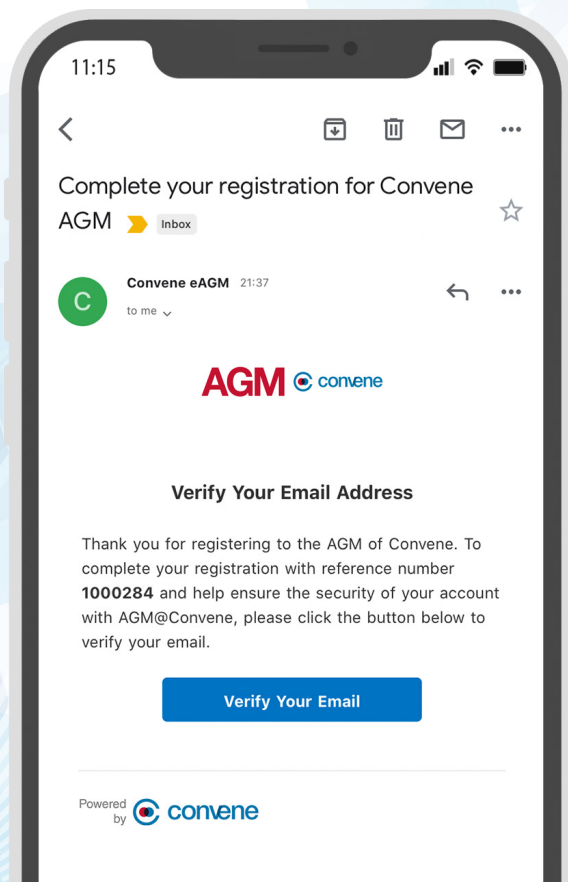

HOW TO REGISTER

AGM

convene

Register for the AGM

Register your Account

In order to access the AGM@Convene, you need to create an account first and fill out the Registration form.

1. In the AGM@Convene page, select the AGM that you will attend to.
2. Select **Register Now**.
3. Fill out the form with the required information and select **Submit Registration**.
4. A confirmation will be displayed after a successful registration.
5. Check your email for the next step.

Verify your Email

To complete your registration, you will need to verify your email address.

1. Check your email inbox.
2. Open the email from AGM@Convене.
3. Select **Verify Your Email**.
4. You will be redirected to a new page to create your password.

Update your Password

After the email verification, you will be redirected to the AGM@Convene portal to create a password.

1. Enter your chosen password.
2. Retype your password to verify.
3. Click **Continue**.
4. After updating your password, you can sign in with your verified email and new password.