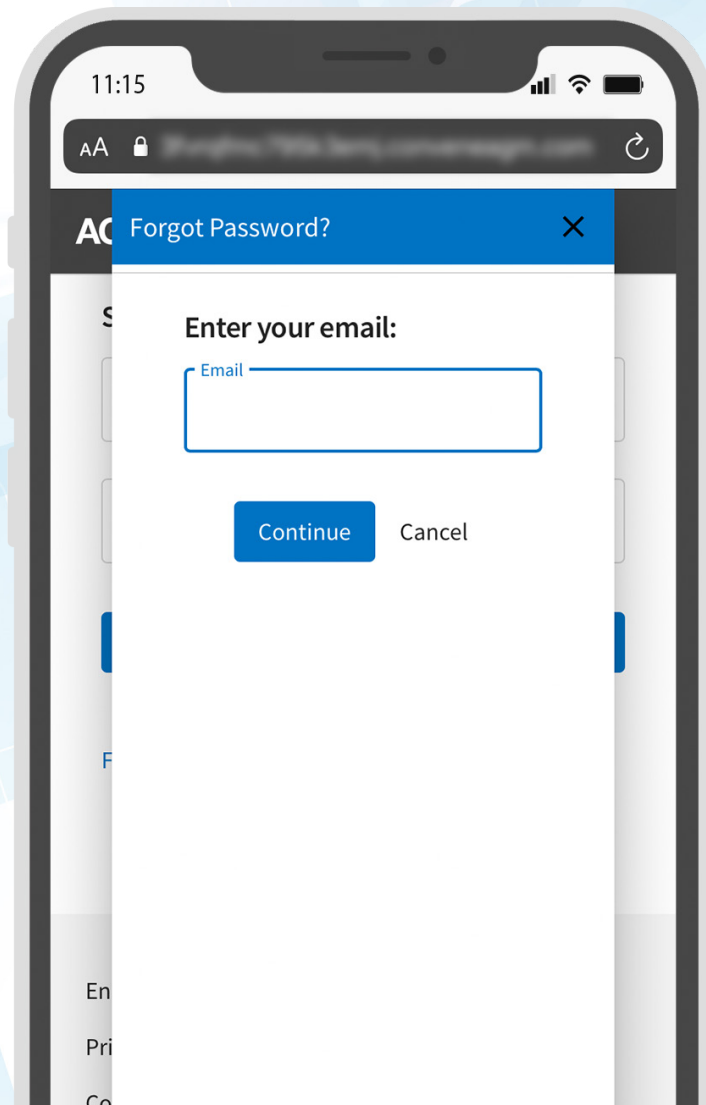

Update your Password

After the email verification, you will be redirected to the AGM@Convene portal to create a password.

1. Enter your chosen password.
2. Retype your password to verify.
3. Click **Continue**.
4. After updating your password, you can sign in with your verified email and new password.

11:15

AA  

AGM 

Thank you for verifying your email.

Please provide a password to complete your new account.

This will be your password to watch the live webcast of the AGM or if you wish to submit questions or your proxy form at a later time.

Password *

Retype Password *

Your Nickname

[End User Terms of Service](#)

[Privacy Policy](#)

[Cookies Policy](#)

Reset password

In case you have forgotten your password:

1. Select **Forgot Password?**.
2. Enter your email address to receive the password reset instructions.
3. Select **Continue**.
4. Open the email sent by AGM@Convene and click the link to reset your password.