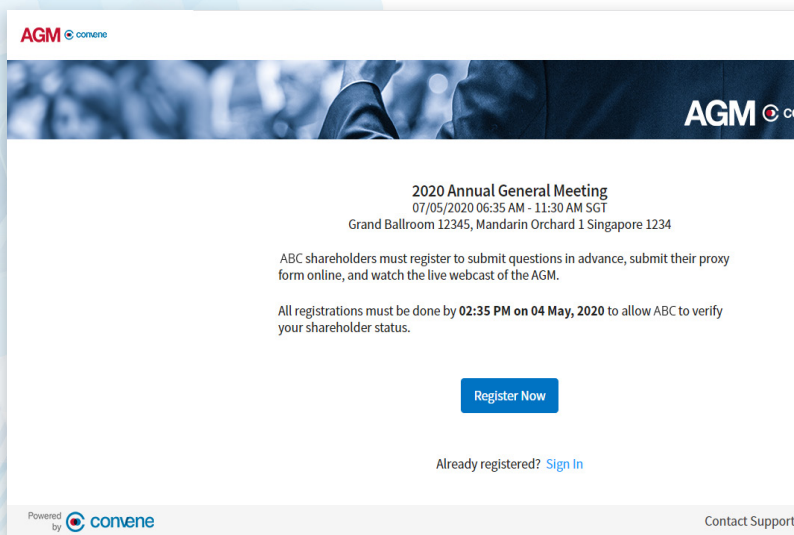

HOW TO REGISTER

AGM

convene

Register for the AGM

Register your Account

In order to access the AGM@Convene, you need to create an account first and fill out the Registration form.

1. In the AGM@Convene page, select the AGM that you will attend to.
2. Select **Register Now**.
3. Fill out the form with the required information and select **Submit Registration**.
4. A confirmation will be displayed after a successful registration.
5. Check your email for the next step.